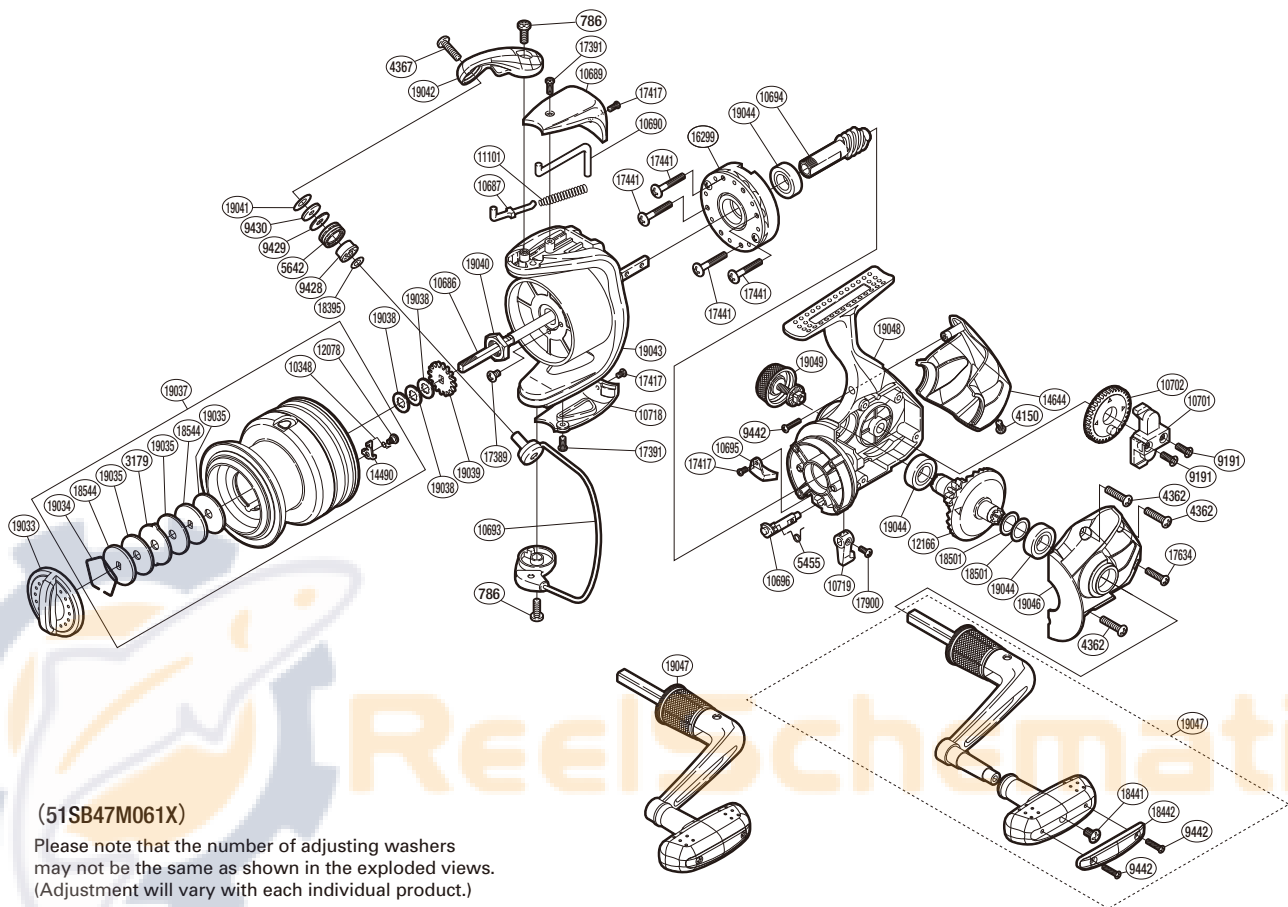

SHIMANO

NEXAVE

NEX6000FE K/C

(51SB47M061X)

Please note that the number of adjusting washers may not be the same as shown in the exploded views. (Adjustment will vary with each individual product.)

Part No.	Description	Part No.	Description	Part No.	Description
RD 0786	Screw	RD10695	Bail Trip Strike	RD18441	Screw
RD 3179	Eared Washer	RD10696	Anti-Reverse Cam	RD18442	Handle Knob I.D. Plate
RD 4150	Screw	RD10701	Oscillating Slider	RD18501	Washer
RD 4362	Screw	RD10702	Oscillating Gear	RD18544	Key Washer
RD 4367	Screw	RD10718	Bail Hold Support Guard	RD19033	Drag Knob Assembly
RD 5455	Anti-Reverse Cam Spring	RD10719	Anti-Reverse Lever	RD19034	Drag Washer Retainer
RD 5642	Line Roller	RD11101	Bail Spring	RD19035	Drag Washer
RD 9191	Screw	RD12078	Screw	RD19037	Spool Assembly
RD 9428	Line Roller Bushing	RD12166	Drive Gear	RD19038	Washer
RD 9429	Line Roller Spacer A	RD14490	Drag Click	RD19039	Spool Support
RD 9430	Line Roller Washer	RD14644	Rear Protector	RD19040	Rotor Nut
RD 9442	Screw	RD16299	Roller Clutch Assembly	RD19041	Line Roller Spacer B
RD10348	Click Spring	RD17389	Screw	RD19042	Bail Arm
RD10686	Main Shaft	RD17391	Screw	RD19043	Rotor
RD10687	Bail Spring Guide A	RD17417	Screw	RD19044	Ball Bearing
RD10689	Bail Spring Cover	RD17441	Screw	RD19046	Side Cover
RD10690	Bail Trip Lever	RD17634	Screw	RD19047	Handle Assembly
RD10693	Bail Assembly	RD17900	Screw	RD19048	Body Assembly
RD10694	Pinion Gear	RD18395	Washer	RD19049	Handle Screw Cap Assembly